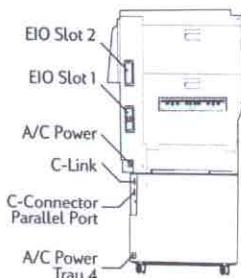

LEFT SIDE VIEW