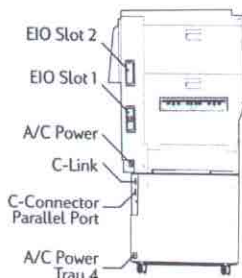

HP Color LaserJet 8550 Series