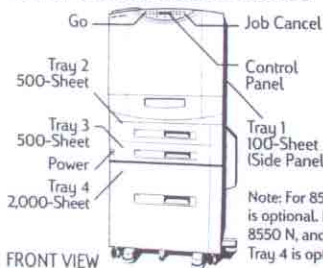

HP Color LaserJet 8550 Series

Note: For 8550, Tray 2 is optional. For 8550, 8550 N, and 8550 MFP, Tray 4 is optional.