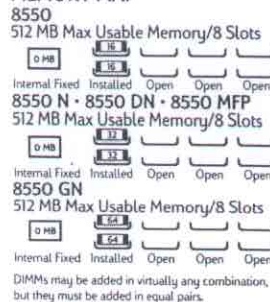

MEMORY MAP

Supplies and Accessories

See pages 146-151 for additional information on HP ink, toner, and media

Toner

- Black print cartridge (17,000 pages) C4149A
- Cyan print cartridge (8,500 pages) C4150A
- Magenta print cartridge (8,500 pages) C4151A
- Yellow print cartridge (8,500 pages) C4152A

Media

- HP Color LaserJet Transparencies, letter (50 sheets) C2934A
- HP LaserJet Soft Gloss Paper, letter (200 sheets) C4179A
- HP Premium Choice LaserJet Paper, letter (500 sheets) HPU1132
- HP Premium Choice LaserJet Paper, 11 x 17 in (500 sheets) HPU1732
- HP LaserJet Paper, letter (500 sheets) HPJ1124
- HP LaserJet Paper, legal (500 sheets) HPJ1424
- HP LaserJet Paper, 11 x 17 in (500 sheets) **HPJ1724**

Maintenance Kits

- Imaging Drum kit (12,500 pages color or 50,000 pages black) C4153A
- Transfer kit (75,000 pages color or 150,000 pages black) C4154A
- Fuser kit, 110 volt (100,000 pages) C4155A
- Fuser kit, 220 volt (100,000 pages) C4156A

Paper-Handling Accessories

- Auto-duplex unit C4782A
- 8-bin mailbox C4785A
- 3,000-sheet stacker C4779A
- 3,000-sheet stapler/stacker C4788A
- 1,000-sheet side input tray C7839A
- Automatic document feeder C7837A

Cables

- IEEE 1284-compliant bidirectional parallel cables:
  - 3-meter, A to C C2946A
  - 10-meter, A to C C2947A

Memory and Mass Storage

- >2.0 GB EIO disk drive (for 8550 only) C2985B
- SDRAM DIMM (must be added in equal pairs; e.g., to get 64 MB, order two 32 MB DIMM):
  - 8 MB C7842A
  - 16 MB C7843A
  - 32 MB C7845A
  - 64 MB C7846A

Other

- HP Delivery and Setup:
  - 8550 C7096S
  - 8550 N C7097S
  - 8550 DN C7098S
  - 8550 GN C7099S