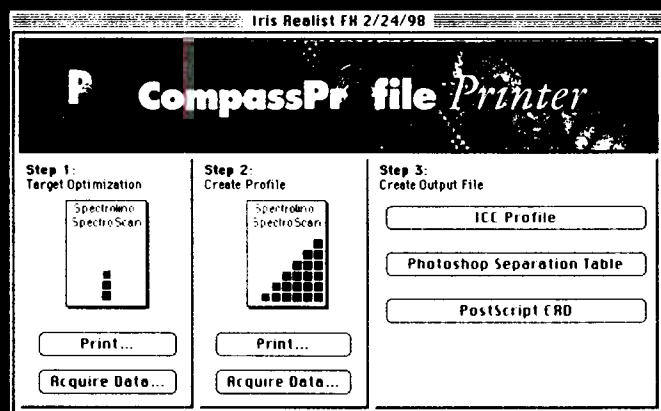

PERFECT PROFILES ARE NOW AS EASY AS 1-2-3.

Getting perfect color from your photographs and vector art has never been simpler. Using the *New CompassProfile 2*, the industry's best ICC/ColorSync printer and scanner profiles can

be created in three easy steps. And while CompassProfile's new intuitive interface makes creating profiles "out of the box" easier than ever, its expert features enable any Color Guru to "tweak" them to their eyes' content.