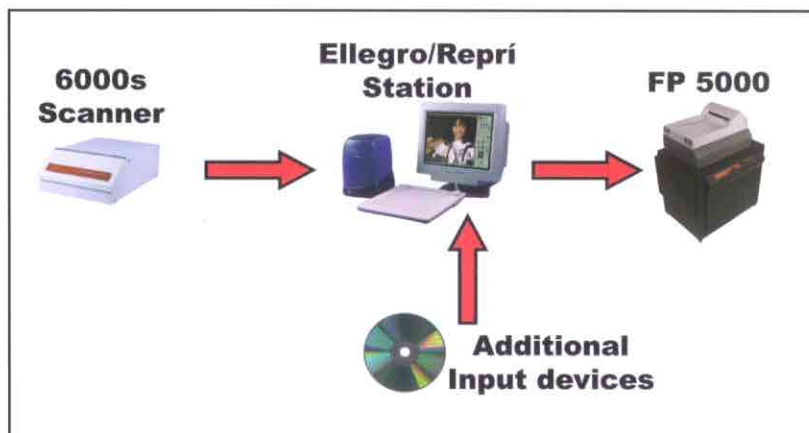

Connecting to a variety of input and output devices? Ellegro puts you in the lead

Rapid changes in technology and software require systems with an open architecture-capable of speaking the language of devices manufactured from a variety of sources. Ellegro was designed with the future in mind. In addition to offering a TIFF server option, capable of rendering files from any input device saved as a TIFF file, Sienna engineers have tested and designed Ellegro to communicate with the industry's leading film recorders, scanners, software and digital printers from manufacturers such as Kodak, Durst/Lambda and Cymbolic Sciences.

High-speed operating system ensures maximum profitability

Ellegro Digital Imaging systems feature a Silicon Graphics (SGI) platform—the highest performance platform available for professional imaging. The speed of an SGI system allows operators to be retouching one image while scanning and film recording, or be composing a third image at the same time. This multi-tasking capability keeps operators creating, not waiting.

Ellegro printing systems are redefining how professional labs operate. When you're ready to offer more services with fewer steps and shorter turn-around times, contact your Sienna representative today.

Configuration Options

Ellegro systems can be customized to each lab's unique needs and business requirements. Following are two popular configurations:

Ellegro System 6/FP5000

Includes:

- Reprí high-performance negative, chrome and b&w retouching and image management software
- Reprícomp image composition software
- Ellegro Sienna printer software driver
- PhotoShop® 3.0, Illustrator® 5.5 software
- Silicon Graphics 02 workstation with 21" graphics monitor, tablet, SCSI hard drive, CD-ROM drive
- Sienna Imaging 6000S desktop scanner
- Sienna FotoPrint™ FP5000 digital printer