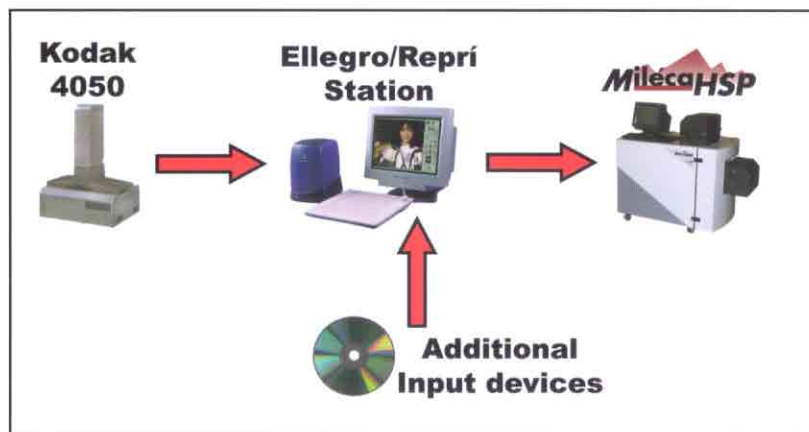

Ellegro System 40/Miléca

Includes:

- Reprí high-performance negative, chrome and b&w retouching and image management software.
- Reprícomp image composition software
- Ellegro Miléca printer software driver
- PhotoShop® 3.0, Illustrator® 5.5 software
- Silicon Graphics 02 workstation with 21" graphics monitor, tablet, two SCSI hard drives, CD-ROM drive
- Kodak 4050 scanner