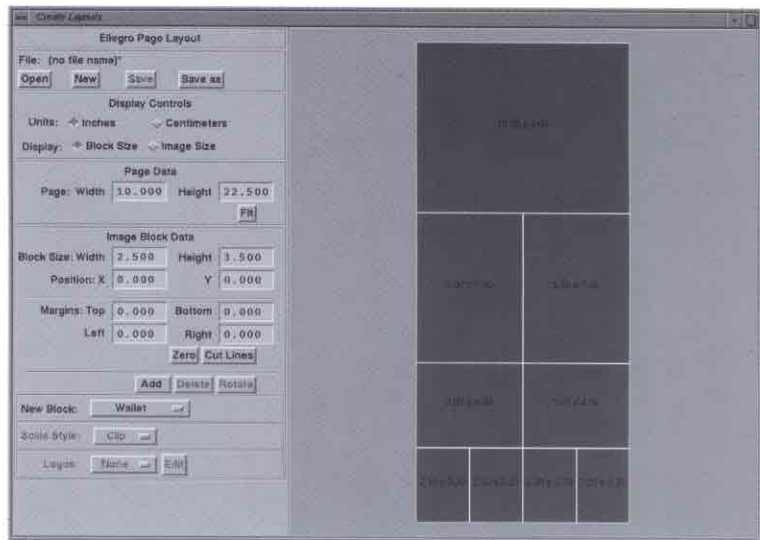

Characteristics of the Ellegro™

Digital package printing has never been easier than with an Ellegro digital imaging system. Choose from standard crop set-ups and product templates or create your own to offer customers unique products and services.

Ellegro's easy-to-use tool panels allow users to simply choose graphics, logos, templates, print sizes and package layouts for each order.